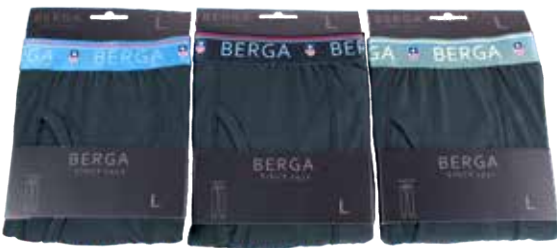

460099
LONG JOHN

Size: S-3XL
Assortment: 6
Colors: Black
Sales per Size

Quality: 100% Cotton
Unit: pcs
Qty/Box: 6

460104
3/4 LONG JOHNS

Size: S-3XL
Assortment: 6
Colors: Black
Sales per Size

Quality: 100% Cotton
Unit: pcs
Qty/Box: 6

460102
LONG JOHN

Size: S, XL, 2XL
Assortment: 2 2 2
Colors: Black
Sales per Size

Quality: 95% Cotton, 5%
Spandex
Unit: pcs
Qty/Box: 6

460107
LONG JOHN

Size: S-XXL
Assortment: 2 2 2
Colors: Black, Grey melange
Sales per Size

Quality: 95% Cotton, 5%
Elastane
Unit: pcs
Qty/Box: 6

460108
LONG JOHN

Size: S-XXL
Assortment: 2 2 2
Colors: Black
Sales per Size

Quality: 95% Cotton, 5%
Spandex
Unit: pcs
Qty/Box: 6