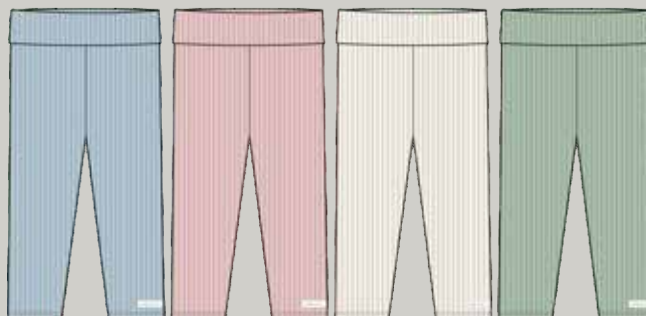

**7830501
SHORTS**

Size: 86/92-122/128
Assortment: 2 2 2 2
Colors: Light pink, Yellow
Sales per Color and Size

Quality: 100% Cotton
Unit: pcs
Qty/Box: 8

**7930501
SHORTS**

Size: 86/92-122/128
Assortment: 2 2 2 2
Colors: Yellow
Sales per Color and Size

Quality: 100% Cotton
Unit: pcs
Qty/Box: 8